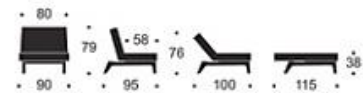

# Splitback

Splitback Chrome

Splitback Eik chair black

Splitback Frej chair black

Splitback Frej black

Splitback Styletto chair black

Splitback Styletto black

Splitback Dark Styletto chair

Splitback Dark Styletto with arms

Splitback Lauge

**Bed size:** 115 x 210 cm / **Chair/lounger size:** 115 x 90 cm / **Comfort:** Pocket Spring, see page 135 / **Leg & arm options:** See pages 38-39 / **Frame:** Matt black steel / **Features:** Back with three step elevation / **Shown combinations:** Page 22: Splitback sofa & chair with Frej arms & Splitback chair with Eik legs in black stained oak & fabric 509 Elegance Anthracite / Page 23: Splitback sofa with Frej arms & Splitback chair with Eik legs in lacquered oak & fabric 521 Mixed Dance Grey / The shown fabrics are in stock in Denmark. For more fabric options, see page 144