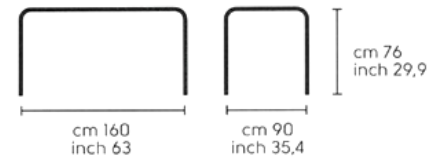

Armando eettafel

Deze Uitschuiftafel is in 1 maat leverbaar in wit *melamine* of stalen blad en wit stalen poten. De tafels met vaste maten zijn *alleen* leverbaar in geheel wit *staal*.

Dimensioni - Dimensions

Armando 160/250x100, posti | seats 8+2+2

Dimensioni - Dimensions

Armando 80x80, posti | seats 4

Armando 90x90, posti | seats 4

Armando 160x90, posti | seats 8

Armando 200x100, posti | seats 10

Armando 290x100, posti | seats 12

Armando 80x80, posti | seats 4

Armando 90x90, posti | seats 4

Armando 160x90, posti | seats 8

Armando 200x100, posti | seats 10

Armando 290x100, posti | seats 12