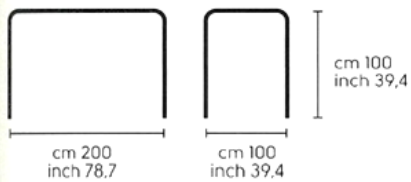

Armando eettafel

Deze Uitschuiftafel is in 1 maat leverbaar in wit *melamine* of stalen blad en wit stalen poten. De tafels met vaste maten zijn *alleen* leverbaar in geheel wit *staal*.

Dimensioni - Dimensions

Armando 160/250x100, posti | seats 8+2+2

Dimensioni - Dimensions

Armando 80x80, posti | seats 4

Armando 90x90, posti | seats 4

Armando 160x90, posti | seats 8

Armando 200x100, posti | seats 10

Armando 290x100, posti | seats 12

Armando 80x80, posti | seats 4

Armando 90x90, posti | seats 4

Armando 160x90, posti | seats 8

Armando 200x100, posti | seats 10

Armando 290x100, posti | seats 12