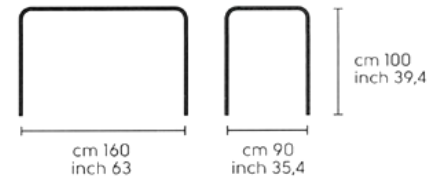

Armando eettafel

Deze Uitschuiftafel is in 1 maat leverbaar in wit *melamine* of stalen blad en wit stalen poten. De tafels met vaste maten zijn *alleen* leverbaar in geheel wit *staal*.

Dimensioni - Dimensions

Armando 160/250x100, posti | seats 8+2+2

Dimensioni - Dimensions

Armando 80x80, posti | seats 4

Armando 90x90, posti | seats 4

Armando 160x90, posti | seats 8

Armando 200x100, posti | seats 10

Armando 290x100, posti | seats 12

Armando 80x80, posti | seats 4

Armando 90x90, posti | seats 4

Armando 160x90, posti | seats 8

Armando 200x100, posti | seats 10

Armando 290x100, posti | seats 12