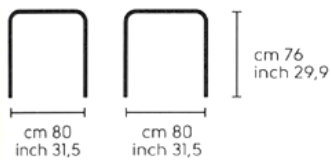

Armando eettafel

Deze Uitschuiftafel is in 1 maat leverbaar in wit *melamine* of stalen blad en wit stalen poten. De tafels met vaste maten zijn *alleen* leverbaar in geheel wit *staal*.

Dimensioni - Dimensions

Armando 160/250x100, posti | seats 8+2+2

Dimensioni - Dimensions

Armando 80x80, posti | seats 4

Armando 90x90, posti | seats 4

Armando 160x90, posti | seats 8

Armando 200x100, posti | seats 10

Armando 290x100, posti | seats 12

Armando 80x80, posti | seats 4

Armando 90x90, posti | seats 4

Armando 160x90, posti | seats 8

Armando 200x100, posti | seats 10

Armando 290x100, posti | seats 12