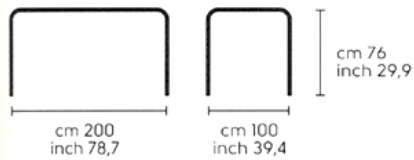

Armando eettafel

Deze Uitschuiftafel is in 1 maat leverbaar in wit *melamine* of stalen blad en wit stalen poten. De tafels met vaste maten zijn *alleen* leverbaar in geheel wit *staal*.

Dimensioni - Dimensions

Armando 160/250x100, posti | seats 8+2+2

Dimensioni - Dimensions

Armando 80x80, posti | seats 4

Armando 90x90, posti | seats 4

Armando 160x90, posti | seats 8

Armando 200x100, posti | seats 10

Armando 290x100, posti | seats 12

Armando 80x80, posti | seats 4

Armando 90x90, posti | seats 4

Armando 160x90, posti | seats 8

Armando 200x100, posti | seats 10

Armando 290x100, posti | seats 12