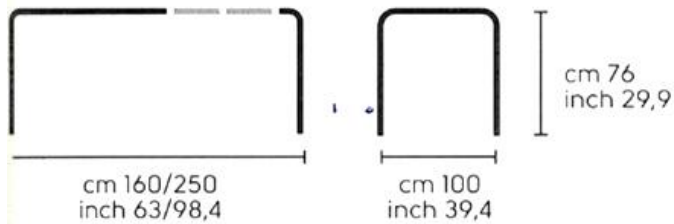

Armando eettafel

Deze Uitschuiftafel is in 1 maat leverbaar in wit *melamine* of stalen blad en wit stalen poten. De tafels met vaste maten zijn *alleen* leverbaar in geheel wit *staal*.

Dimensioni - Dimensions

Armando 160/250x100, posti | seats 8+2+2

Dimensioni - Dimensions

Armando 80x80, posti | seats 4

Armando 90x90, posti | seats 4

Armando 160x90, posti | seats 8

Armando 200x100, posti | seats 10

Armando 290x100, posti | seats 12

Armando 80x80, posti | seats 4

Armando 90x90, posti | seats 4

Armando 160x90, posti | seats 8

Armando 200x100, posti | seats 10

Armando 290x100, posti | seats 12