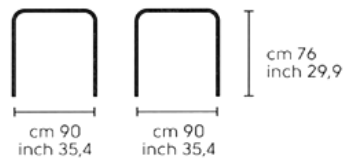

Armando eettafel

Deze Uitschuiftafel is in 1 maat leverbaar in wit *melamine* of stalen blad en wit stalen poten. De tafels met vaste maten zijn *alleen* leverbaar in geheel wit *staal*.

Dimensioni - Dimensions

Armando 160/250x100, posti | seats 8+2+2

Dimensioni - Dimensions

Armando 80x80, posti | seats 4

Armando 90x90, posti | seats 4

Armando 160x90, posti | seats 8

Armando 200x100, posti | seats 10

Armando 290x100, posti | seats 12

Armando 80x80, posti | seats 4

Armando 90x90, posti | seats 4

Armando 160x90, posti | seats 8

Armando 200x100, posti | seats 10

Armando 290x100, posti | seats 12