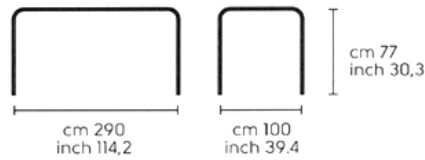

Armando eettafel

Deze Uitschuiftafel is in 1 maat leverbaar in wit *melamine* of stalen blad en wit stalen poten. De tafels met vaste maten zijn *alleen* leverbaar in geheel wit *staal*.

Dimensioni - Dimensions

Armando 160/250x100, posti | seats 8+2+2

Dimensioni - Dimensions

Armando 80x80, posti | seats 4

Armando 90x90, posti | seats 4

Armando 160x90, posti | seats 8

Armando 200x100, posti | seats 10

Armando 290x100, posti | seats 12

Armando 80x80, posti | seats 4

Armando 90x90, posti | seats 4

Armando 160x90, posti | seats 8

Armando 200x100, posti | seats 10

Armando 290x100, posti | seats 12