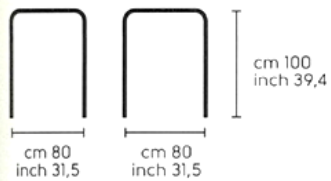

Armando eettafel

Deze Uitschuiftafel is in 1 maat leverbaar in wit *melamine* of stalen blad en wit stalen poten. De tafels met vaste maten zijn *alleen* leverbaar in geheel wit *staal*.

Dimensioni - Dimensions

Armando 160/250x100, posti | seats 8+2+2

Dimensioni - Dimensions

Armando 80x80, posti | seats 4

Armando 90x90, posti | seats 4

Armando 160x90, posti | seats 8

Armando 200x100, posti | seats 10

Armando 290x100, posti | seats 12

Armando 80x80, posti | seats 4

Armando 90x90, posti | seats 4

Armando 160x90, posti | seats 8

Armando 200x100, posti | seats 10

Armando 290x100, posti | seats 12