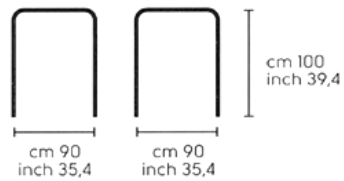

Armando eettafel

Deze Uitschuiftafel is in 1 maat leverbaar in wit *melamine* of stalen blad en wit stalen poten. De tafels met vaste maten zijn *alleen* leverbaar in geheel wit *staal*.

Dimensioni - Dimensions

Armando 160/250x100, posti | seats 8+2+2

Dimensioni - Dimensions

Armando 80x80, posti | seats 4

Armando 90x90, posti | seats 4

Armando 160x90, posti | seats 8

Armando 200x100, posti | seats 10

Armando 290x100, posti | seats 12

Armando 80x80, posti | seats 4

Armando 90x90, posti | seats 4

Armando 160x90, posti | seats 8

Armando 200x100, posti | seats 10

Armando 290x100, posti | seats 12